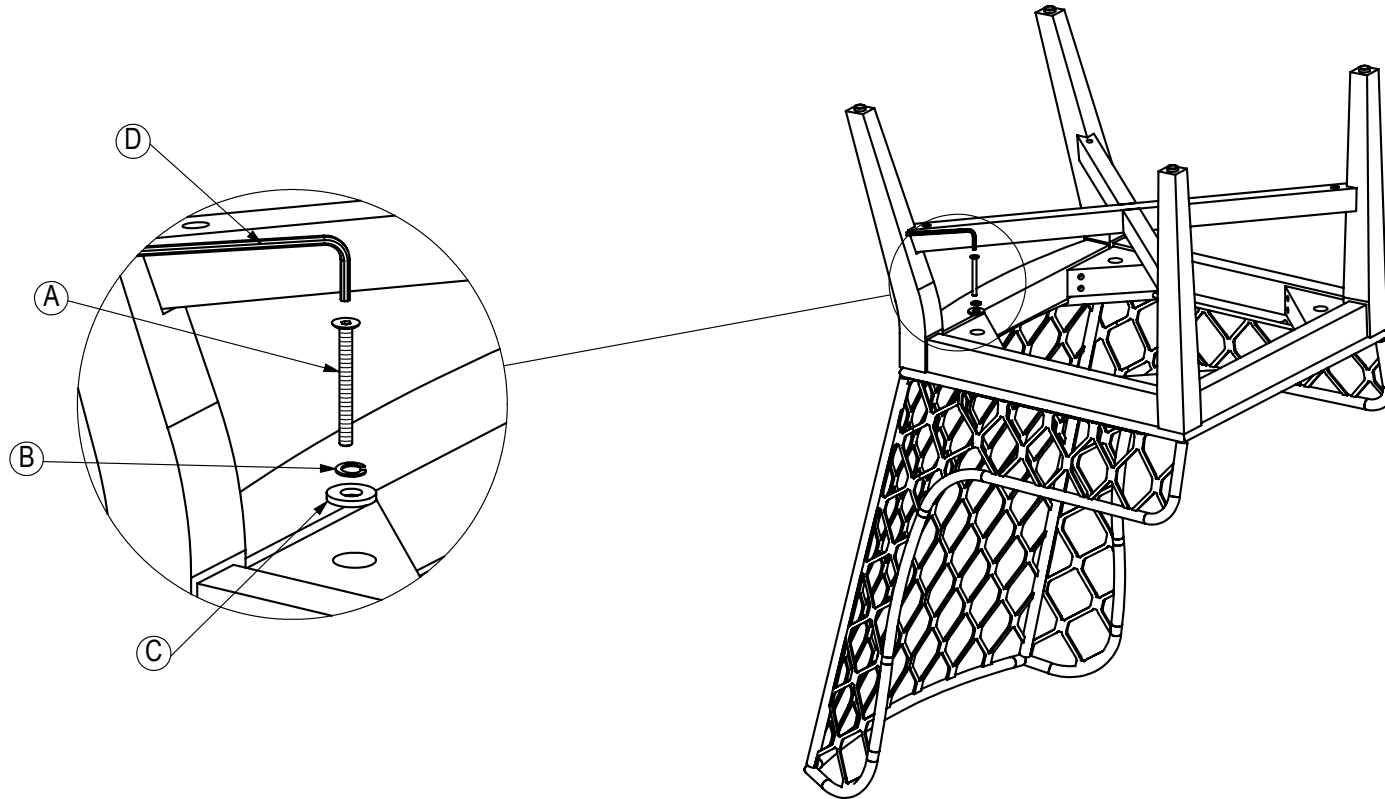

## LATTIS OUTDOOR WING CHAIR

A		B		C		D	
	JCBC BOLT M6 x 60MM		SPRING WASHER M6 x Ø11MM		FLAT WASHER M6 x Ø18MM		HEX KEY
	PCS : 4		PCS : 4		PCS : 4		PC : 1